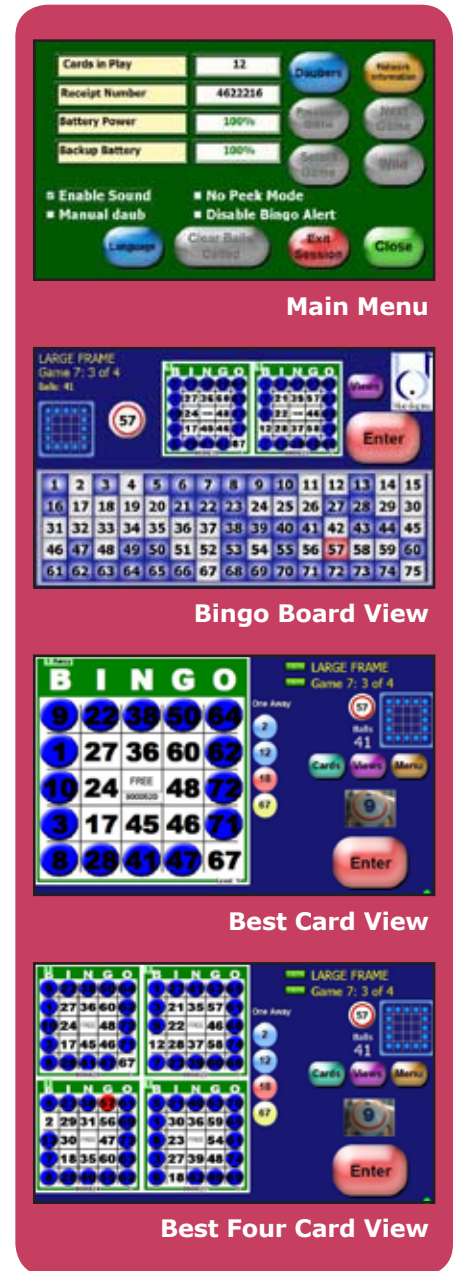

LD7™

Mobile-Gaming Platform

The top breed – a lucky dog

About LD7

- Fully portable and durable
- Sleek and light design – weighs less than 3 pounds
- High resolution color 7" touch screen
- Dual battery technology with hot-swap second battery for up to 12 hours of portable play on a single charge
- Two-way 802.11 wireless technology
- AC adapter for line power option
- Industry standard Microsoft® Windows® CE operating system
- Client/server configuration with security features to make your game secure and prevent duplication errors

Key Features

- Fast and easy to learn game interface
- Utilizes our proprietary non-duplicating nine million bingo card library
- Multiple card view options – show 1, 4 or 9 cards at one time
- Live, current ball camera display in all views
- Manual or auto-dabbing capabilities including full auto, full auto with catch-up or semi-auto options
- 24 dabber shapes available in 16 different colors