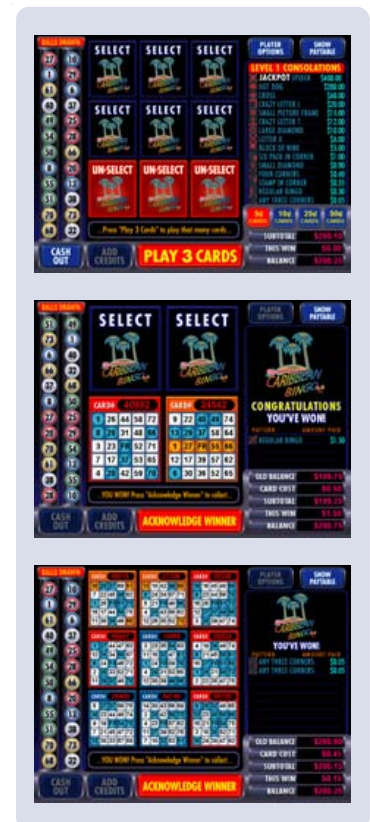

24 Number Bingo

It ain't grandma's bingo

The 24 Number game is not your same old bingo. Players purchase credits up front and then can select the number of cards to play and the amount of credit to apply to each card for each game.

Key Features

- 24 balls are predetermined each 24 hours
- Player can choose between four different denominations and vary the number of cards in play (between 4 and 9)
- Ability to bingo on every card
- Any winnings are automatically added to the player's balance
- Server pulls from 75,000 or 500,000 card deck
 - One card per denomination per day
 - No card is repeated in each 24 hour span
- System is scalable to fit any configuration large or small
- Choose from portable handheld or table top player units
- For added security, all game information resides on your server – no data or winnings are lost, even in a power outage
- Ready and approved for Army MWR installations